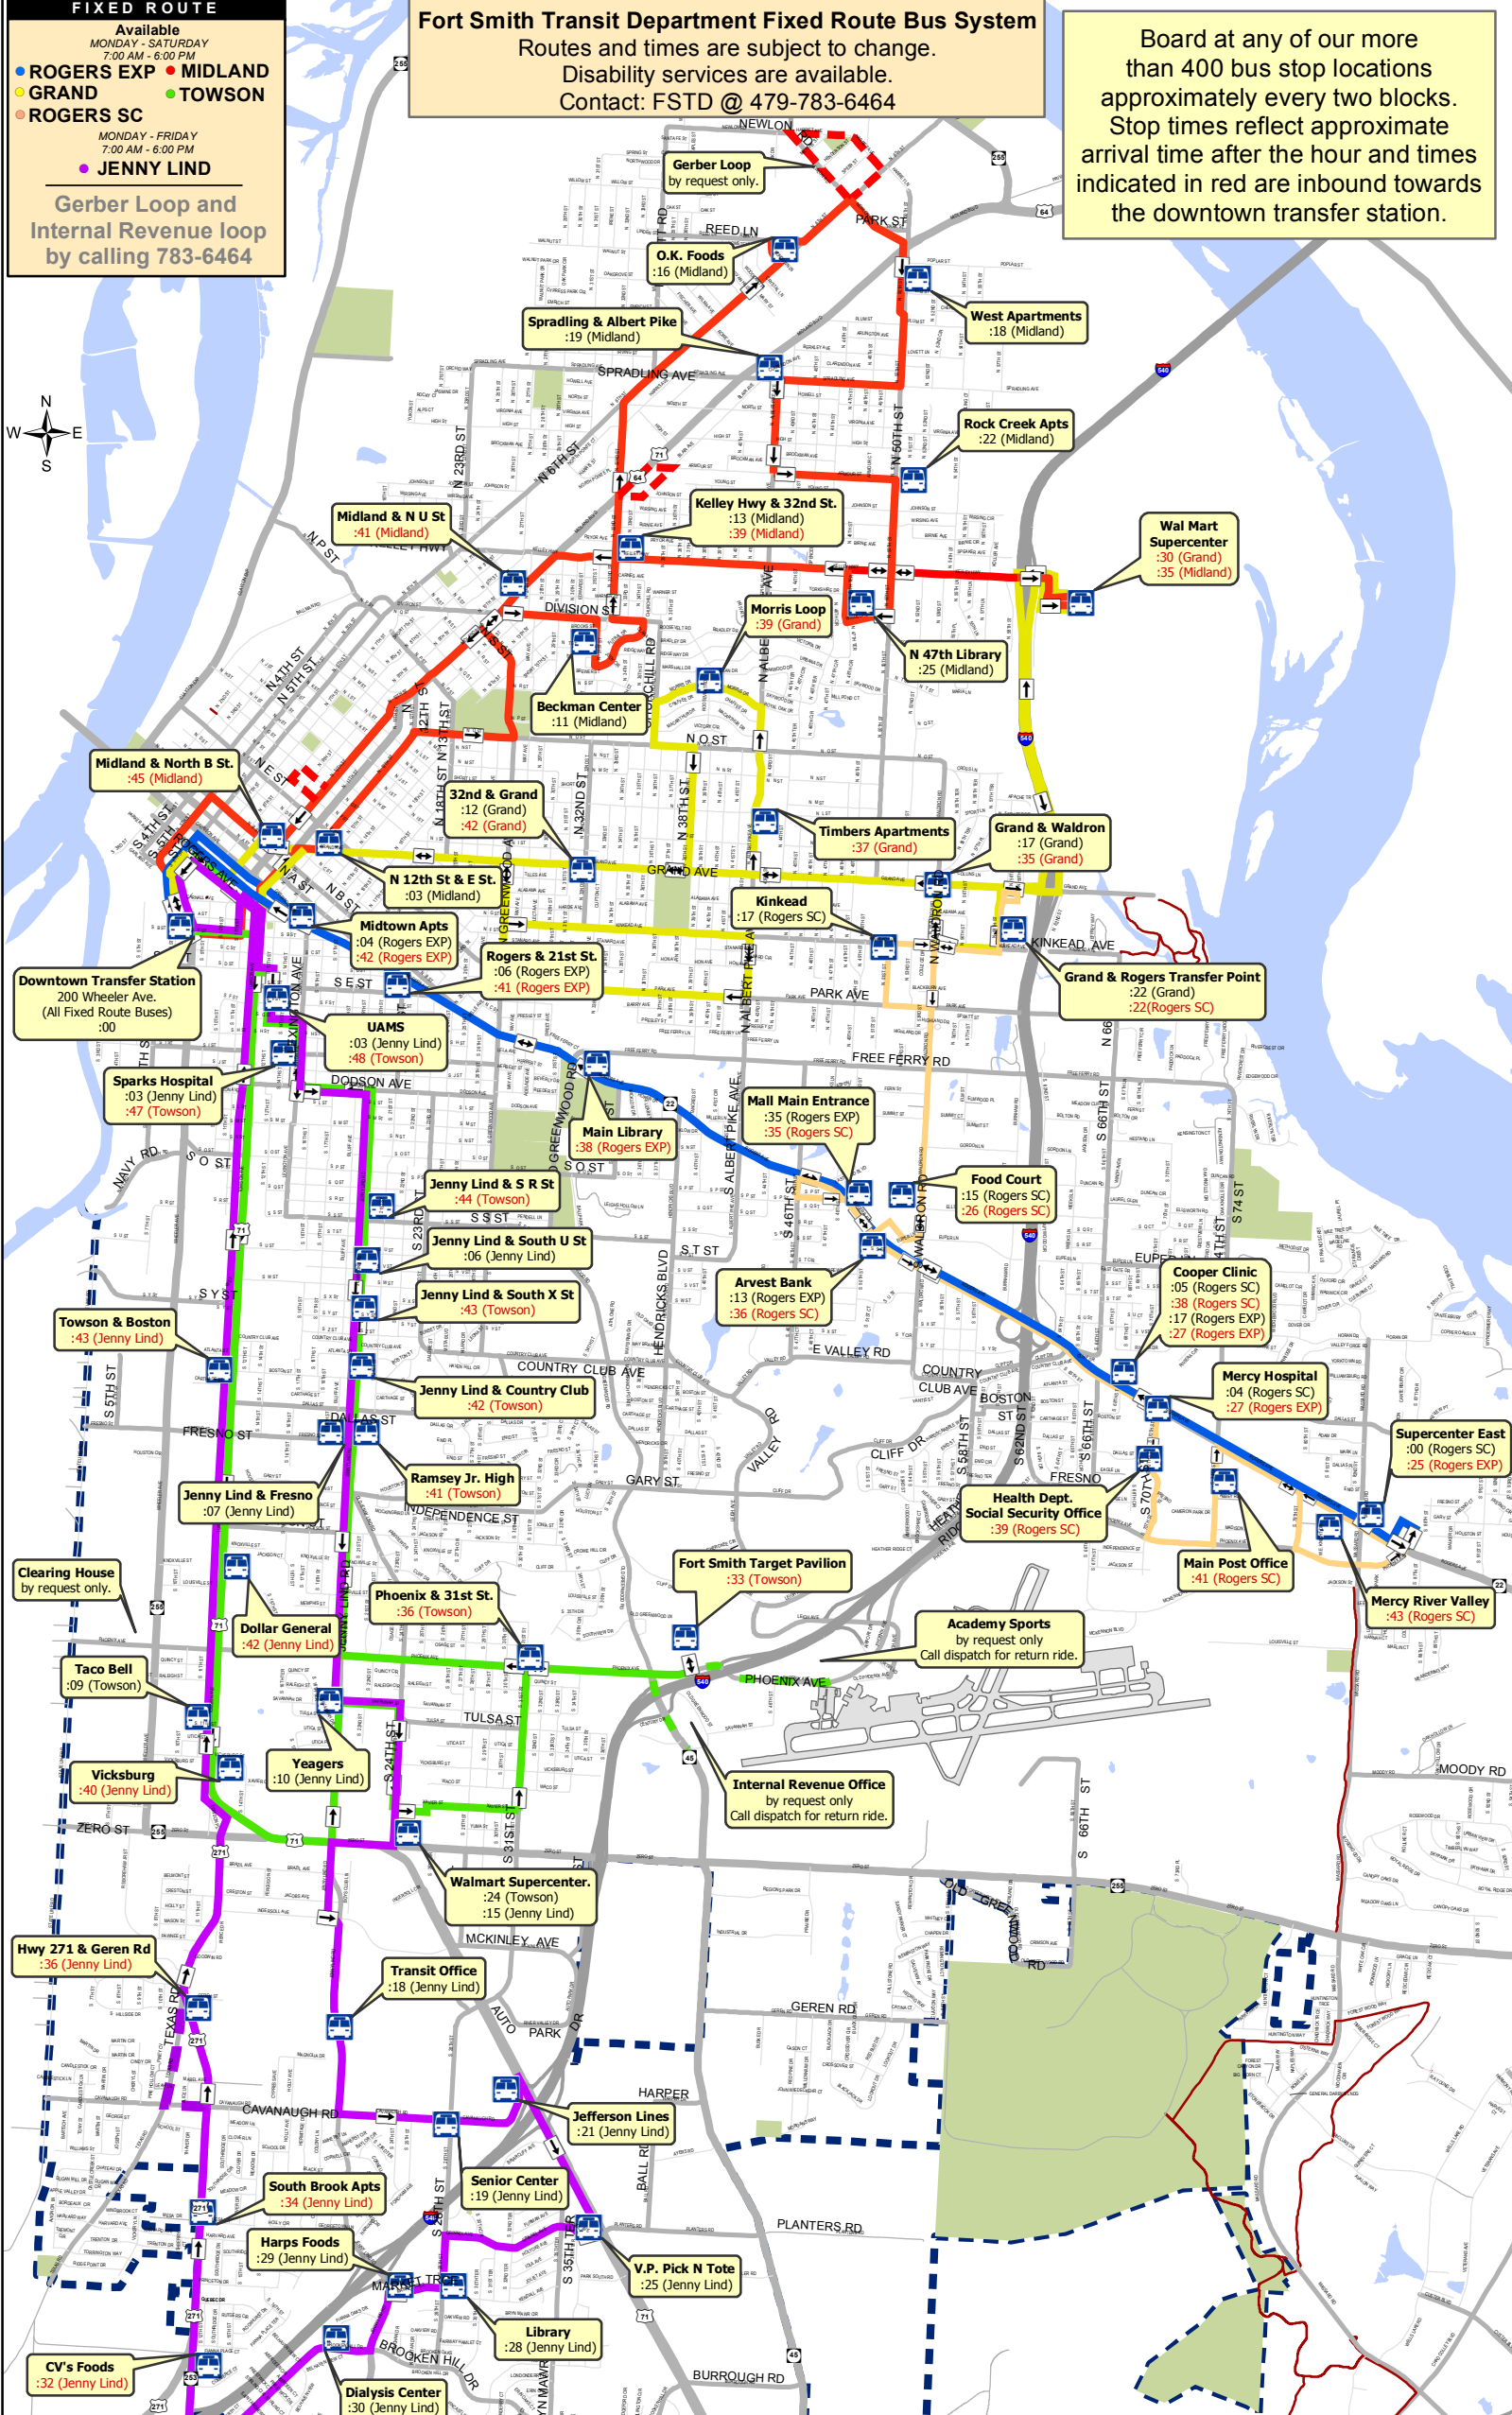

FIXED ROUTE

Available
MONDAY - SATURDAY
7:00 AM - 6:00 PM

- ROGERS EXP ● MIDLAND
- GRAND ● TOWSON
- ROGERS SC
- JENNY LIND

MONDAY - FRIDAY
7:00 AM - 6:00 PM

Gerber Loop and
Internal Revenue loop
by calling 783-6464

Fort Smith Transit Department Fixed Route Bus System

Routes and times are subject to change.
Disability services are available.
Contact: FSTD @ 479-783-6464

Board at any of our more than 400 bus stop locations approximately every two blocks. Stop times reflect approximate arrival time after the hour and times indicated in red are inbound towards the downtown transfer station.

Bus routes transfer downtown between fifty minutes after the hour to the top of the hour.
The downtown connection will enable you to travel on the fixed route to your destination without further charge.